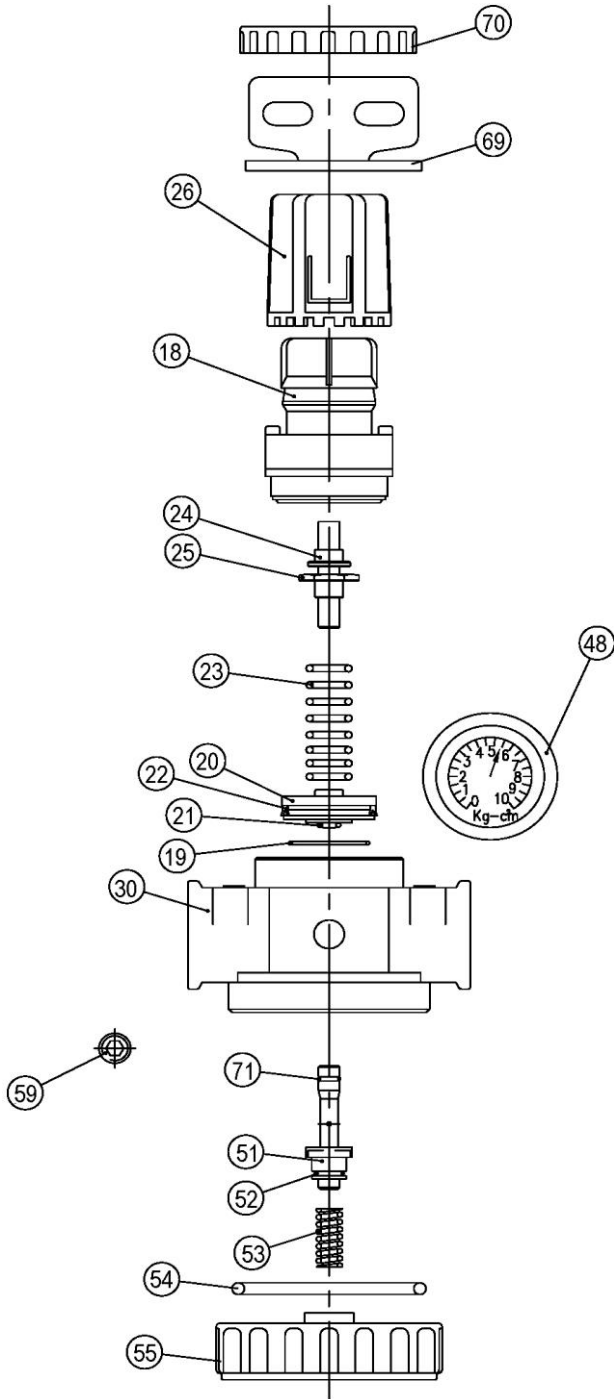

C23223

1/2" AIR REGULATOR W/GAUGE

PARTS LIST

No.	Parts No.	Description	Q'ty
18	c25228-18	Dome	1
19	c25228-19	O Ring	1
20	c25228-20	Piston	1
21	c25228-21	O Ring	1
22	c25228-22	V Ring	1
23	c25228-23	Spring	1
24	c25228-24	Adjusting Screw	1
25	c25228-25	Nut	1
26	c25228-26	Knob	1
30	c22223-30	Body	1
48	c25228-48	Gauge	1
51	c25228-51	Valve	1
52	c25228-52	O Ring	1
53	c25228-53	Spring	1
54	c25228-54	O Ring	1
55	c25228-55	Cap	1
59	c25228-59	Nut	1
69	c25228-69	Fixed Bracket	1
70	c25228-70	Fixed Ring	1
71	c25228-71	O Ring	1